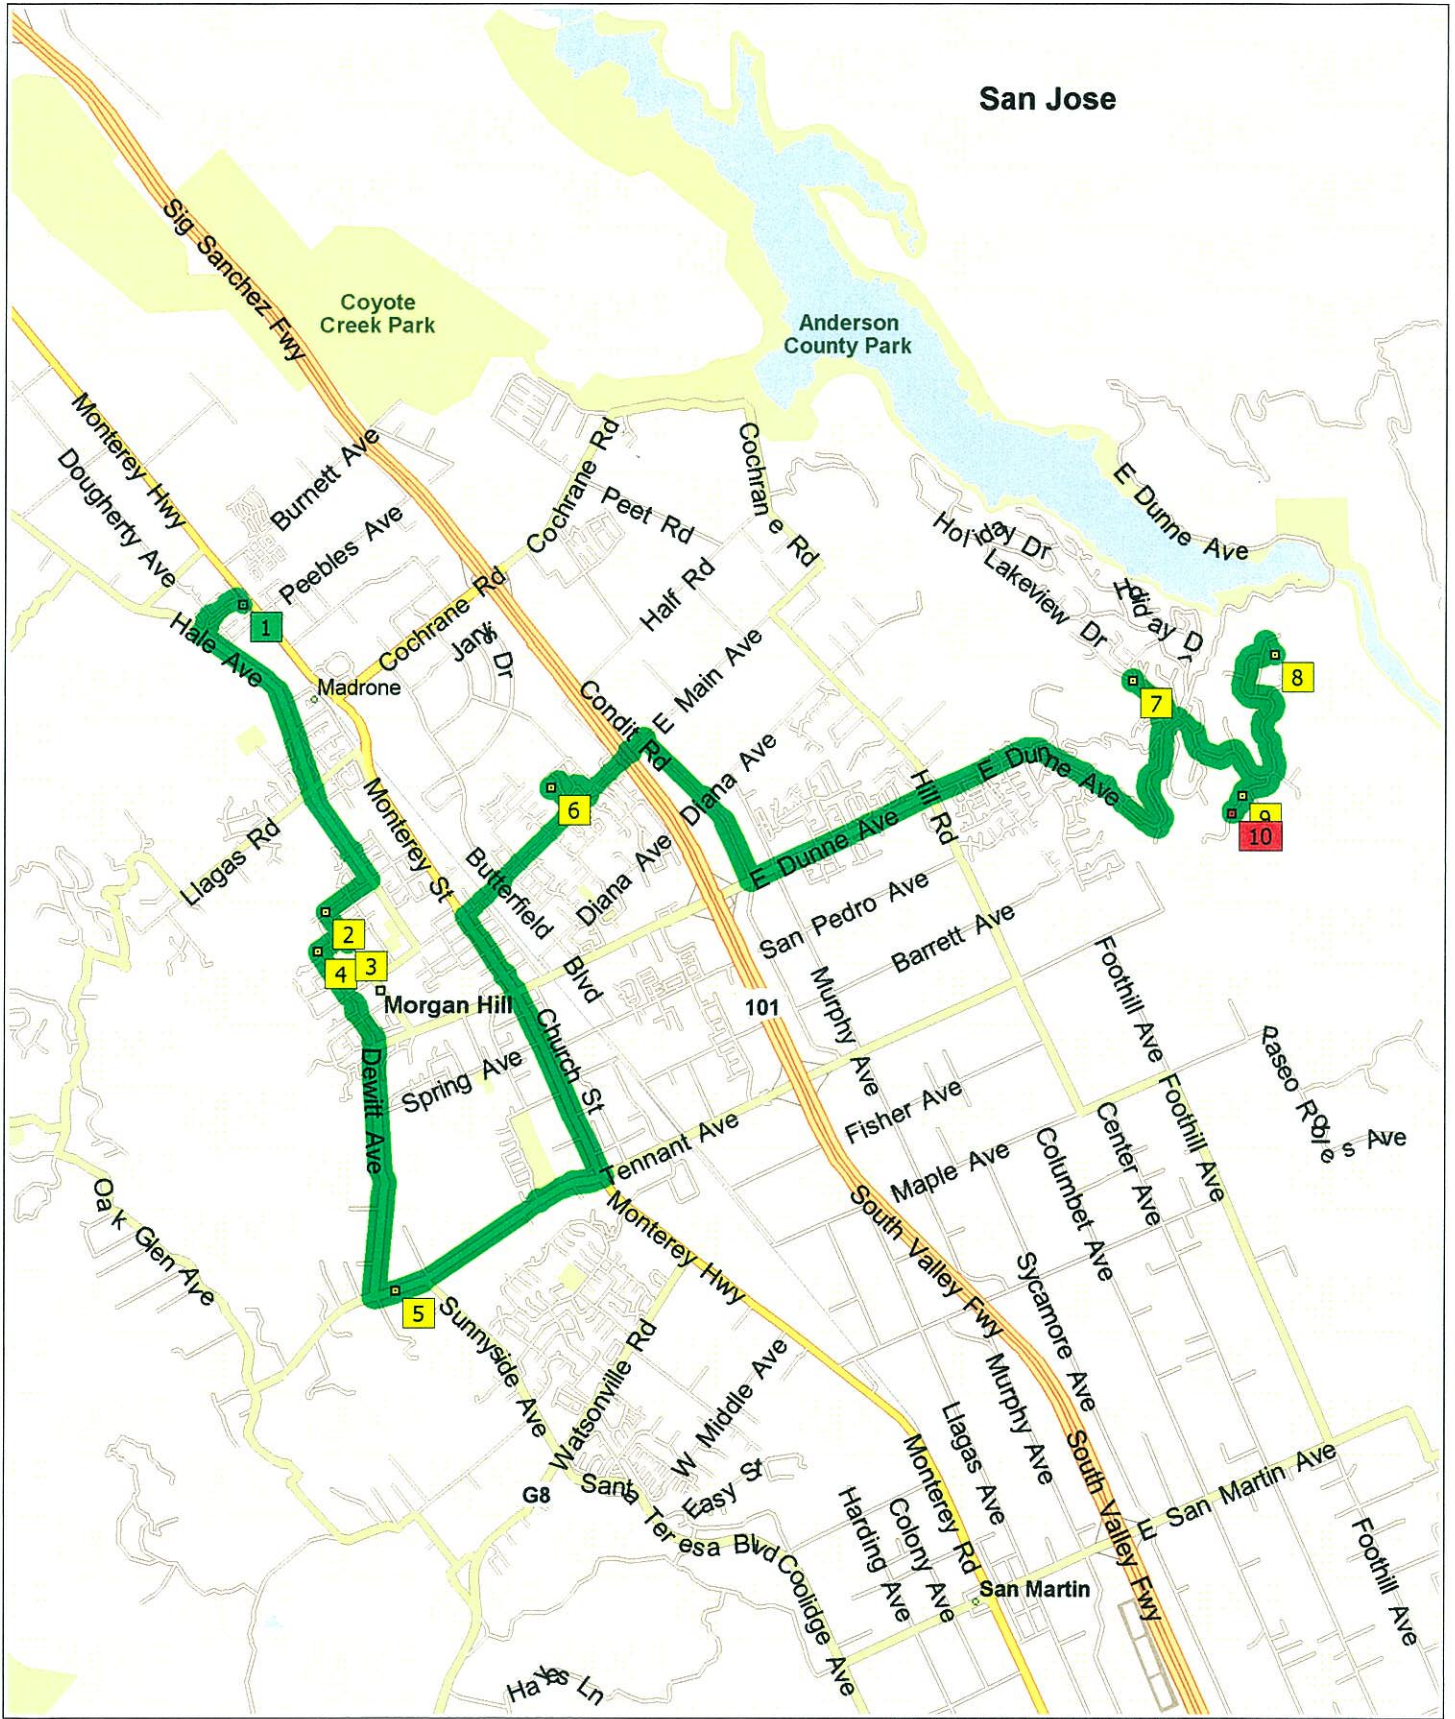

Saffron Dr, Morgan Hill, CA 95037 to 3385 Oakwood Ct, Morgan Hill, CA 95037

15.1 miles; 40 minutes

9:00 AM	0.0 mi	¹⁹⁴¹¹ 1 Depart Saffron Dr, Morgan Hill, CA 95037 on Saffron Dr (North-West) for 76 yds
9:00 AM	0.1 mi	Turn LEFT (South-West) onto Curry Ave for 0.2 mi
9:01 AM	0.2 mi	Turn RIGHT to stay on Curry Ave for 76 yds
9:01 AM	0.3 mi	Turn LEFT (South-East) onto Hale Ave [Santa Teresa Blvd] for 0.9 mi
9:02 AM	1.2 mi	Keep STRAIGHT onto Hale Ave for 0.5 mi
9:03 AM	1.7 mi	Turn RIGHT (South-West) onto Wright Ave for 0.3 mi
9:04 AM	2.0 mi	2 At 397 Wright Ave, Morgan Hill, CA 95037, turn LEFT (South-East) onto Peak Ave for 0.2 mi
9:05 AM	2.2 mi	3 At 17715 Peak Ave, Morgan Hill, CA 95037, return North-West on Peak Ave for 87 yds
9:05 AM	2.2 mi	Turn LEFT (South-West) onto Marcia Dr for 0.1 mi
9:06 AM	2.3 mi	4 At 480 Marcia Dr, Morgan Hill, CA 95037, turn LEFT (South-East) onto Dewitt Ave for 1.7 mi
9:08 AM	4.0 mi	Turn LEFT (East) onto W Edmundson Ave for 0.1 mi
9:09 AM	4.1 mi	5 At 1040 W Edmundson Ave, Morgan Hill, CA 95037, stay on W Edmundson Ave (East) for 1.1 mi
9:11 AM	5.2 mi	Turn LEFT (North) onto Monterey Hwy for 0.6 mi
9:12 AM	5.9 mi	Road name changes to Monterey St for 0.7 mi
9:13 AM	6.6 mi	Turn RIGHT (North-East) onto E Main Ave for 0.8 mi
9:16 AM	7.4 mi	Turn LEFT (North-West) onto Belletto Dr, then immediately turn LEFT (South) onto Bentley Dr for 0.1 mi
9:17 AM	7.5 mi	Turn RIGHT (North-West) onto Lancia Dr, then immediately turn LEFT (West) onto Talbot Dr for 0.1 mi <i>continue to Talbot Ct</i>
9:18 AM	7.7 mi	⁷³⁷ 6 At Talbot Ct, Morgan Hill, CA 95037, return North-East on Talbot Dr for 76 yds
9:18 AM	7.7 mi	Turn RIGHT (South) onto Lancia Dr, then immediately turn LEFT (North-East) onto Bentley Dr for 0.1 mi
9:20 AM	7.9 mi	Turn RIGHT (East) onto Belletto Dr, then immediately turn LEFT (North-East) onto E Main Ave for 0.4 mi
9:22 AM	8.3 mi	Turn RIGHT (South-East) onto Condit Rd for 0.8 mi
9:23 AM	9.1 mi	Turn LEFT (East) onto E Dunne Ave for 2.6 mi
9:28 AM	11.8 mi	Turn LEFT (North) onto Oak Leaf Dr for 0.3 mi
9:29 AM	12.1 mi	7 At 17175 Oak Leaf Dr, Morgan Hill, CA 95037, return South-East on Oak Leaf Dr for 0.3 mi
9:30 AM	12.4 mi	Turn LEFT (North-East) onto E Dunne Ave, then immediately turn RIGHT (South-East) onto Jackson Oaks Dr for 1.4 mi
9:34 AM	13.8 mi	Turn LEFT (North) onto Oakridge Ct, then immediately turn RIGHT (South) onto Oakridge Ln for 0.1 mi
9:36 AM	13.9 mi	8 At 16925 Oakridge Ln, Morgan Hill, CA 95037, return West on Oakridge Ln for 131 yds
9:36 AM	14.0 mi	Turn LEFT (South) onto Oakridge Ct, then immediately turn RIGHT (West) onto Jackson Oaks Dr for 0.8 mi
9:39 AM	14.9 mi	Bear LEFT (South) onto Oakwood Ct for 0.2 mi
9:40 AM	15.0 mi	9 At 3460 Oakwood Ct, Morgan Hill, CA 95037, stay on Oakwood Ct (South) for 0.1 mi
9:40 AM	15.1 mi	10 Arrive 3385 Oakwood Ct, Morgan Hill, CA 95037